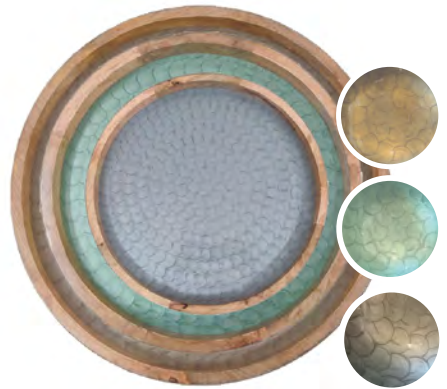

Candleholders - set of 3
Min. qty: 2 sets -17823

Mango tray - set of 3
Mix of Brown, Green and Charcoal
Min. qty: 2 sets - 17843