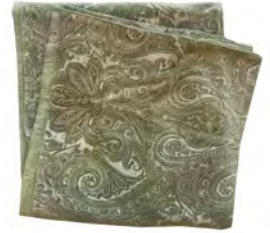

Cushion chocolate w/print
50 x 50 cm - 18163

Cushion rusty red w/print
50 x 50 cm - 18160

Throw 130 x 170 cm
Chocolate - 18165

Cushion olive green w/print
50 x 50 cm - 18157

Cushion mustard yellow w/print
50 x 50 cm - 18154