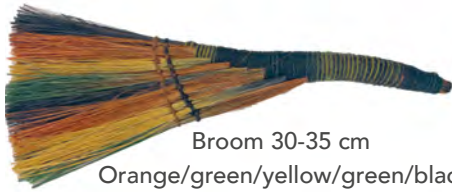

BROOMS

Handmade brooms, 100% ECO friendly
(20-25 cm: Min. qty: 6 - 30-35 cm: Min. qty: 4)

Broom 30-35 cm
Orange/green/yellow/green/black
Nat. fiber & jute cord
18239