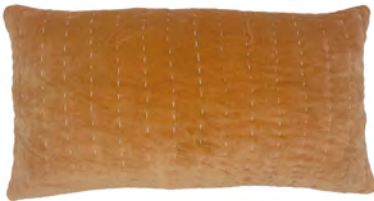

Cushion velvet stitch orange
30 x 50 cm, incl. filler - 18147