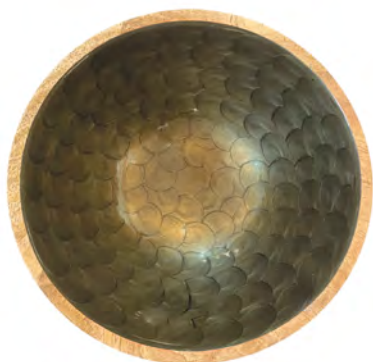

www.byroom.dk

H212

HORNBEK

H212

Bowls

Peacock grey 38 cm/25 cm/18 cm/Salad servers
17699 / 17698 / 17697 / 17700

Golden brown pearl 38 cm/25 cm/18 cm/Salad servers
17831 / 17830 / 17829 / 17832

Green leaves 38 cm/25 cm/18 cm/Salad servers
18462 / 18461 / 18460 / 18463

The handmade pearl collection is made with care and attention to detail, each mango bowl is a testament to the artisan's skill and dedication. Made by hand makes every piece a unique work of art.

Bowls