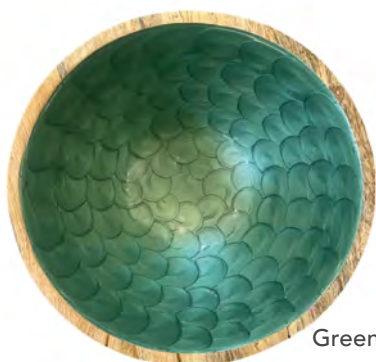

www.byroom.dk

H212

HORNBEK

H212

Bowls

Peacock grey 38 cm/25 cm/18 cm/Salad servers
17699 / 17698 / 17697 / 17700

Golden brown pearl 38 cm/25 cm/18 cm/Salad servers
17831 / 17830 / 17829 / 17832

Green leaves 38 cm/25 cm/18 cm/Salad servers
18462 / 18461 / 18460 / 18463

The handmade pearl collection is made with care and attention to detail, each mango bowl is a testament to the artisan's skill and dedication. Made by hand makes every piece a unique work of art.

Bowls

Gold pearl 38 cm/25 cm/18 cm/Salad servers
17765 / 17764 / 17763 / 17766

Blue peacock 38 cm/25 cm/18 cm/Salad servers
17905 / 17904 / 17903 / 17906

Green pearl 38 cm/25 cm/18 cm/Salad servers
17835 / 17834 / 17833 / 17836